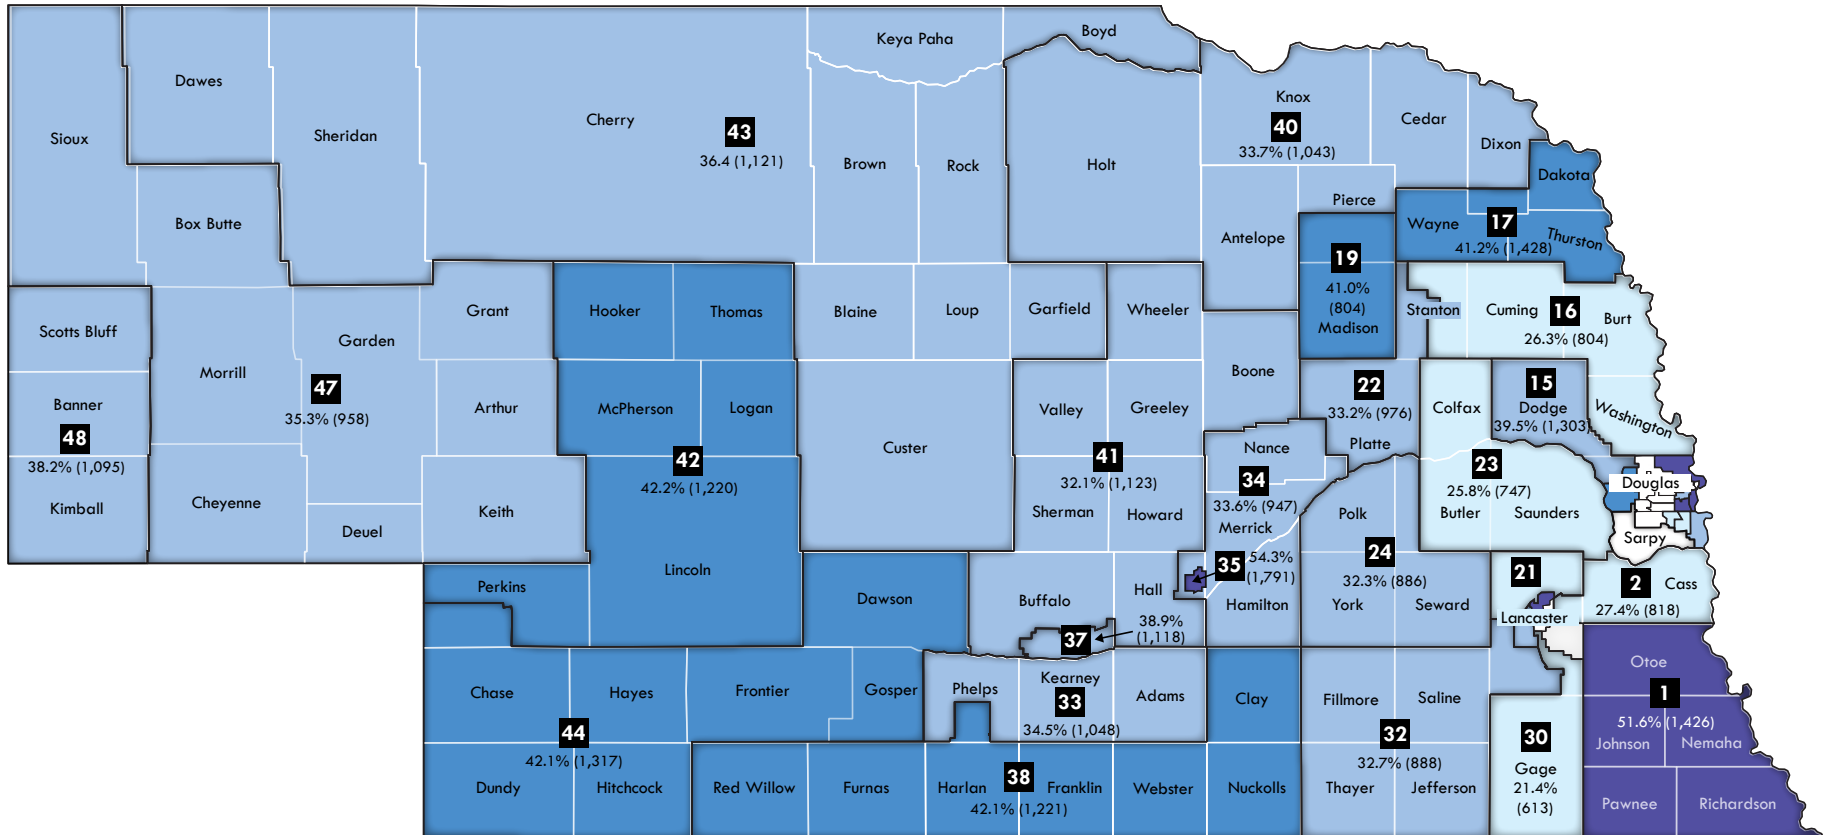

Children Under 6 Years from Households ≤ 185% Federal Poverty Level by Legislative District

FirstFiveNebraska.org | 402.261.9671 [f](#) [t](#) [in](#)

154,815 Number of children under 6 years in Nebraska	34% (52,038) Estimated percentage and number of children under 6 years in households ≤ 185% FPL
---	--

U.S. Census Bureau. 2020 American Communities Survey 5-year estimates. Analysis by Center for Public Affairs Research, University of Nebraska Omaha at the request of First Five Nebraska. June 8, 2022.

Children Under 6 Years from Households ≤ 185% Federal Poverty Level by Legislative District

FirstFiveNebraska.org | 402.261.9671 [f](#) [t](#) [in](#)

LINCOLN

OMAHA

Key: Percentage of District Population Under 6 Years in Households ≤ 185% FPL

154,815 Number of children under 6 years in Nebraska

34% (52,038)

Estimated percentage and number of children under 6 years in households ≤ 185% FPL