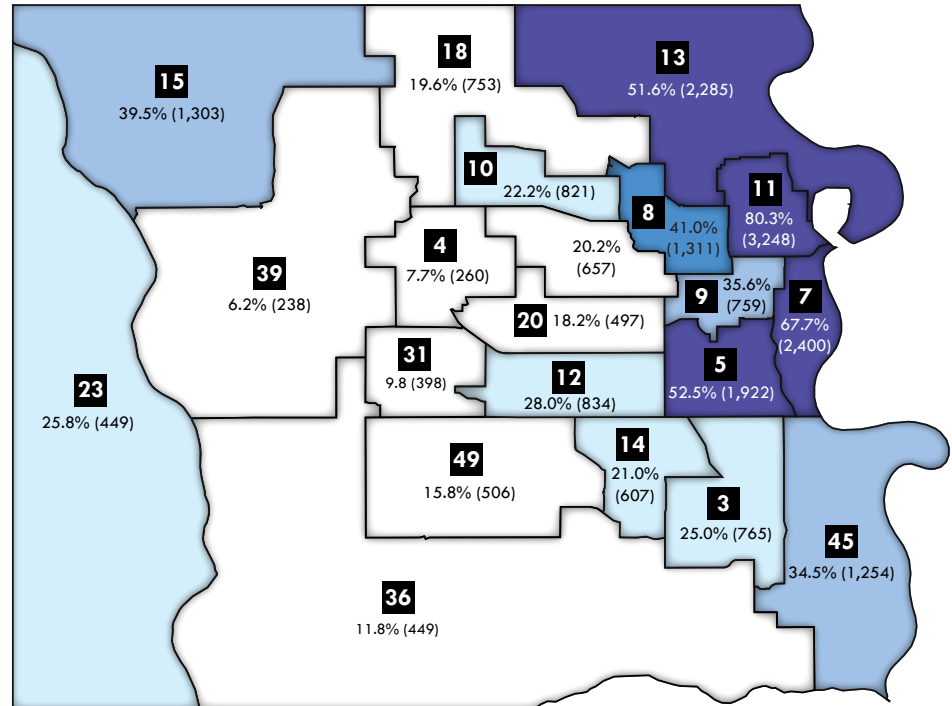

Children Under 6 Years from Households ≤ 185% Federal Poverty Level by Legislative District

FirstFiveNebraska.org | 402.261.9671 [f](#) [t](#) [in](#)

154,815 Number of children under 6 years in Nebraska	34% (52,038) Estimated percentage and number of children under 6 years in households ≤ 185% FPL
---	--

U.S. Census Bureau. 2020 American Communities Survey 5-year estimates. Analysis by Center for Public Affairs Research, University of Nebraska Omaha at the request of First Five Nebraska. June 8, 2022.

Children Under 6 Years from Households ≤ 185% Federal Poverty Level by Legislative District

FirstFiveNebraska.org | 402.261.9671 [f](#) [t](#) [in](#)

LINCOLN

OMAHA

Key: Percentage of District Population Under 6 Years in Households ≤ 185% FPL

154,815 Number of children under 6 years in Nebraska

34% (52,038)

Estimated percentage and number of children under 6 years in households ≤ 185% FPL