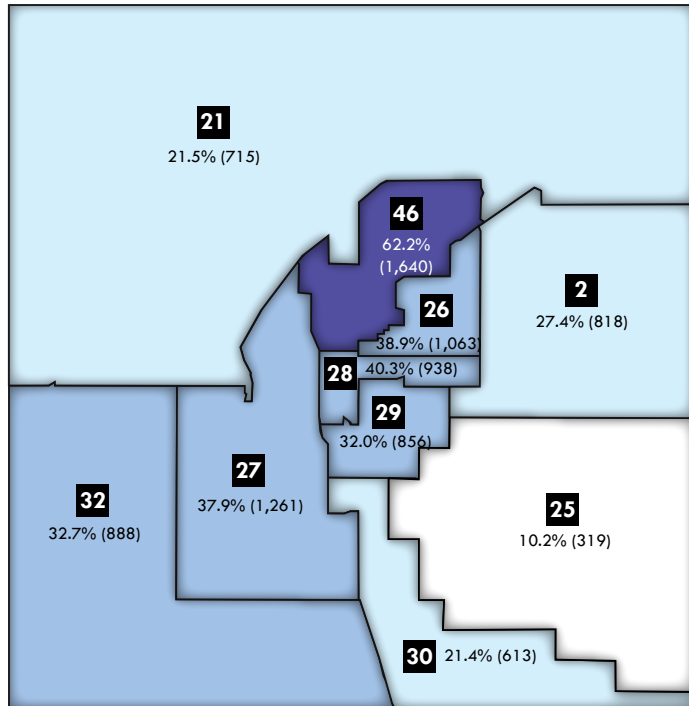

Children Under 6 Years from Households ≤ 185% Federal Poverty Level by Legislative District

FirstFiveNebraska.org | 402.261.9671 [f](#) [t](#) [in](#)

154,815 Number of children under 6 years in Nebraska	34% (52,038) Estimated percentage and number of children under 6 years in households ≤ 185% FPL
---	--

U.S. Census Bureau. 2020 American Communities Survey 5-year estimates. Analysis by Center for Public Affairs Research, University of Nebraska Omaha at the request of First Five Nebraska. June 8, 2022.

Children Under 6 Years from Households ≤ 185% Federal Poverty Level by Legislative District

FirstFiveNebraska.org | 402.261.9671 [f](#) [t](#) [in](#)

LINCOLN

OMAHA

Key: Percentage of District Population Under 6 Years in Households ≤ 185% FPL

154,815 Number of children under 6 years in Nebraska

34% (52,038)

Estimated percentage and number of children under 6 years in households ≤ 185% FPL